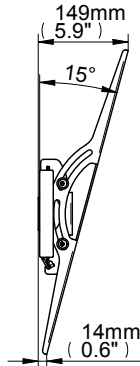

# Regency Products - RP-019 Product Dimensions

## WALL PLATE

These instructions are intended as a guide only and Regency Products accepts no liability for the accuracy of the information contained in this document.