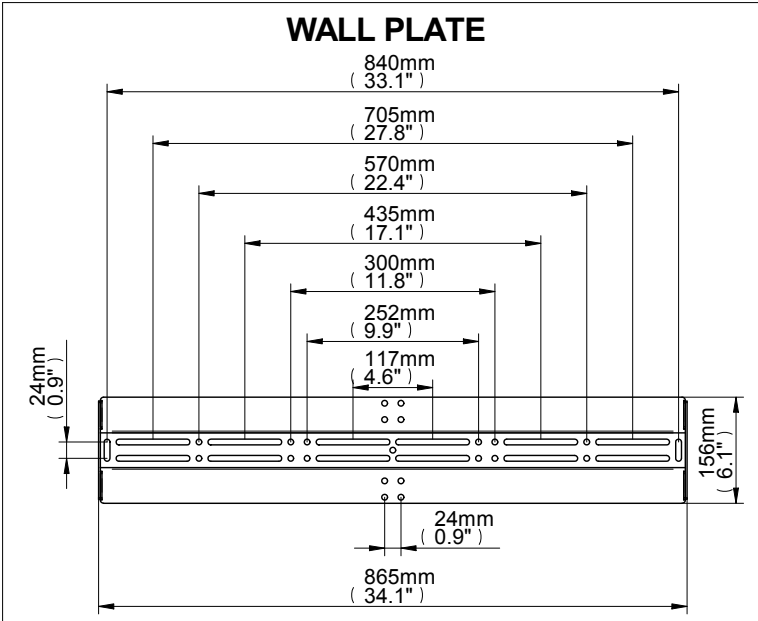

# Regency Products - RP-019 Product Dimensions

## WALL PLATE

These instructions are intended as a guide only and Regency Products accepts no liability for the accuracy of the information contained in this document.