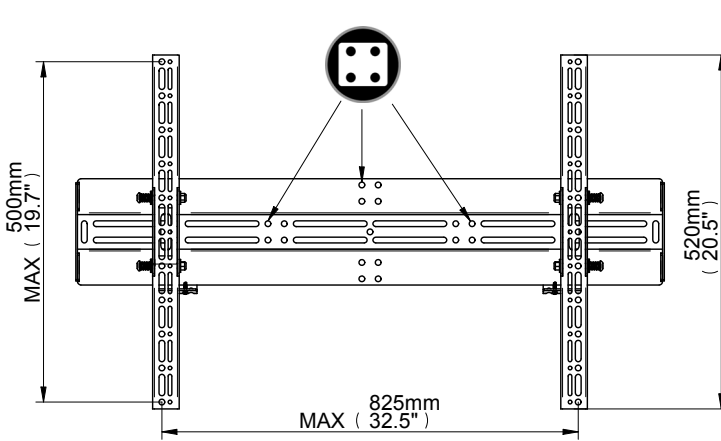

# Regency Products - RP-019 Product Dimensions

## WALL PLATE

These instructions are intended as a guide only and Regency Products accepts no liability for the accuracy of the information contained in this document.