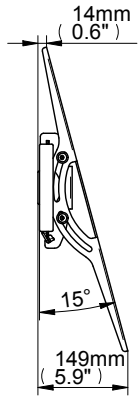

# Regency Products - RP-019 Product Dimensions

## WALL PLATE

These instructions are intended as a guide only and Regency Products accepts no liability for the accuracy of the information contained in this document.