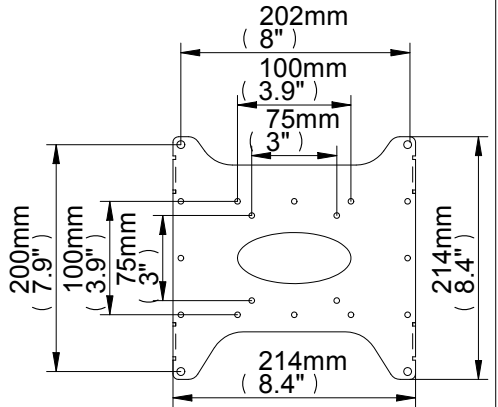

# Regency Products - RP-014 Product Dimensions

## WALL PLATE

## INTERFACE PLATE

## INTERFACE PLATE 2 ADAPTOR ARMS