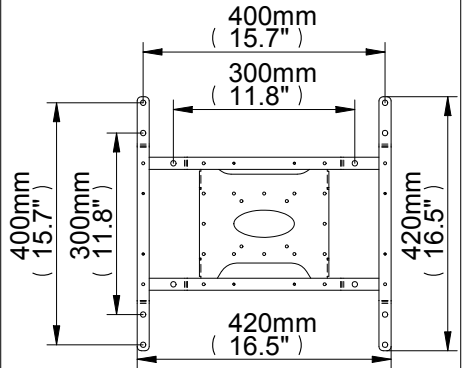

INTERFACE PLATE 4 ADAPTOR ARMS

These instructions are intended as a guide only and Regency Products accepts no liability for the accuracy of the information contained in this document.