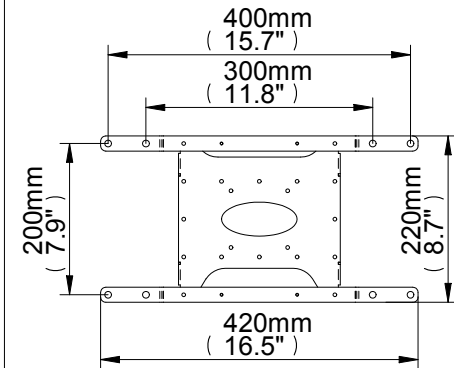

# Regency Products - RP-014 Product Dimensions

## WALL PLATE

## INTERFACE PLATE

## INTERFACE PLATE 2 ADAPTOR ARMS