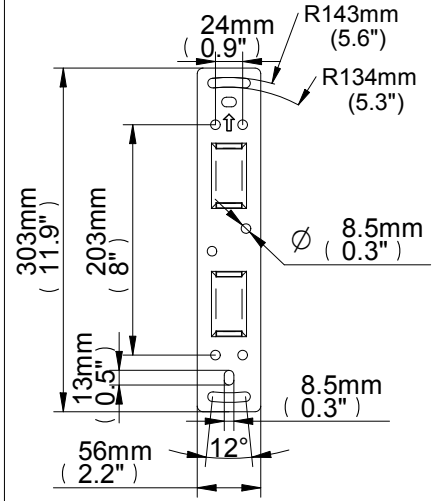

# Regency Products - RP-014 Product Dimensions

## WALL PLATE

## INTERFACE PLATE

## INTERFACE PLATE 2 ADAPTOR ARMS