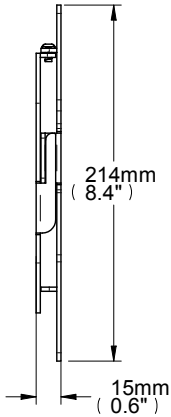

# Regency Products - RP-011 Product Dimensions

## INTERFACE PLATE