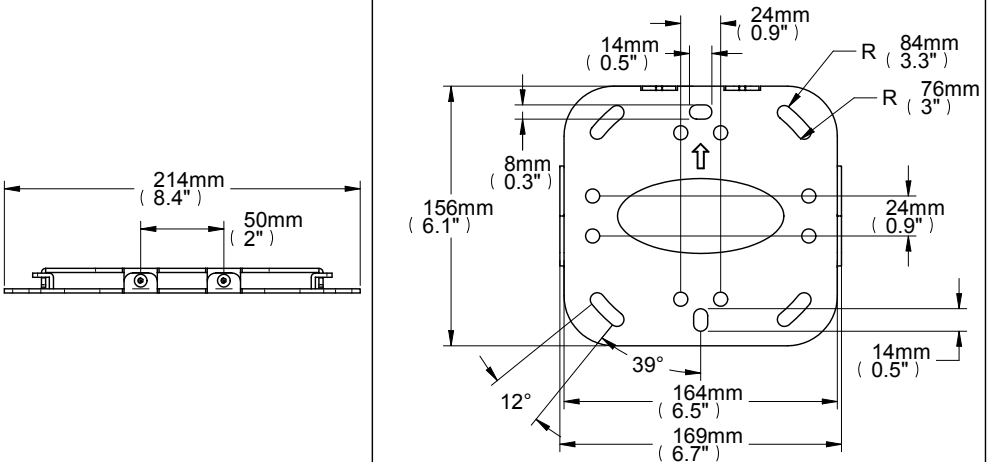

# Regency Products - RP-011 Product Dimensions

## INTERFACE PLATE

## WALL PLATE

These instructions are intended as a guide only and Regency Products accepts no liability for the accuracy of the information contained in this document.