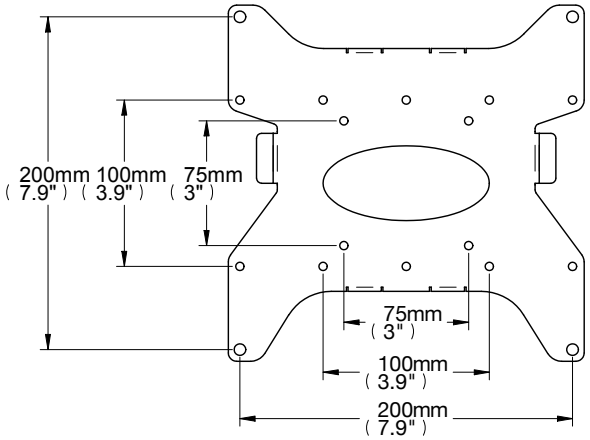

# Regency Products - RP-011 Product Dimensions

## INTERFACE PLATE

## WALL PLATE

These instructions are intended as a guide only and Regency Products accepts no liability for the accuracy of the information contained in this document.