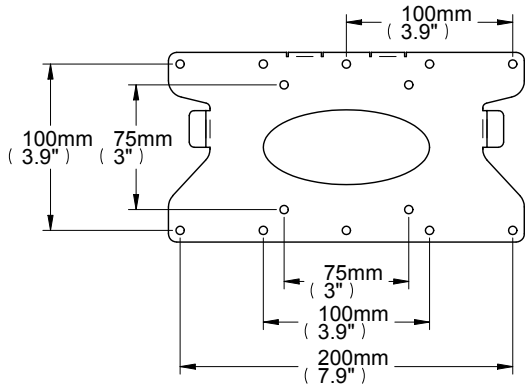

Regency Products - RP-006 Product Dimensions

INTERFACE PLATE

WALL PLATE

These instructions are intended as a guide only and Regency Products accepts no liability for the accuracy of the information contained in this document.