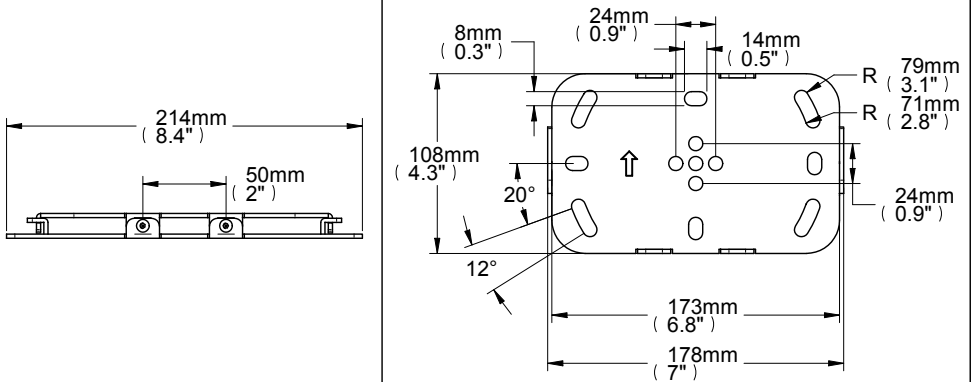

Regency Products - RP-006 Product Dimensions

INTERFACE PLATE

WALL PLATE

These instructions are intended as a guide only and Regency Products accepts no liability for the accuracy of the information contained in this document.