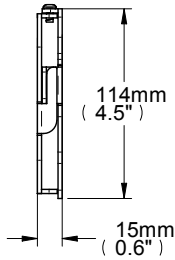

Regency Products - RP-006 Product Dimensions

INTERFACE PLATE

WALL PLATE

These instructions are intended as a guide only and Regency Products accepts no liability for the accuracy of the information contained in this document.