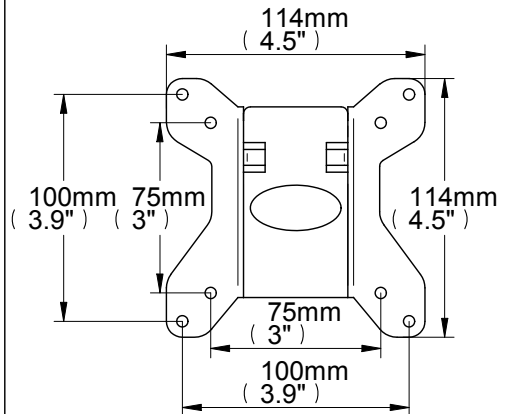

# Regency Products - RP-004 Product Dimensions

## WALL PLATE

## INTERFACE PLATE

These instructions are intended as a guide only and Regency Products accepts no liability for the accuracy of the information contained in this document.