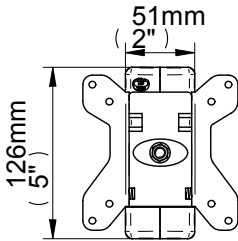

# Regency Products - RP-004 Product Dimensions

## WALL PLATE

## INTERFACE PLATE

These instructions are intended as a guide only and Regency Products accepts no liability for the accuracy of the information contained in this document.