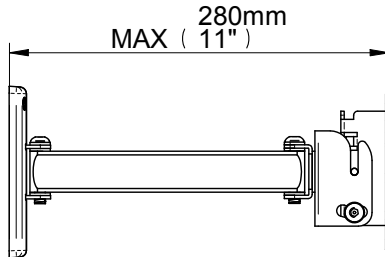

# Regency Products - RP-004 Product Dimensions

## WALL PLATE