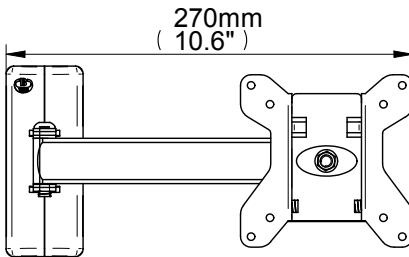

# Regency Products - RP-004 Product Dimensions

## WALL PLATE