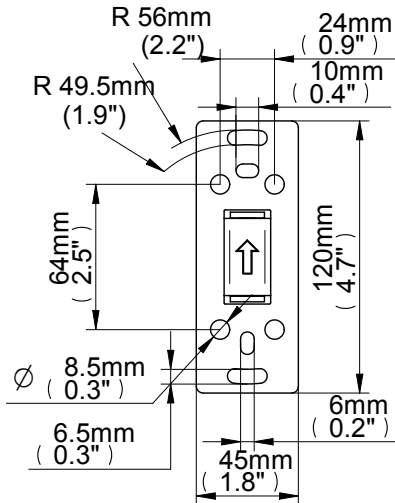

# Regency Products - RP-004 Product Dimensions

## WALL PLATE

## INTERFACE PLATE

These instructions are intended as a guide only and Regency Products accepts no liability for the accuracy of the information contained in this document.