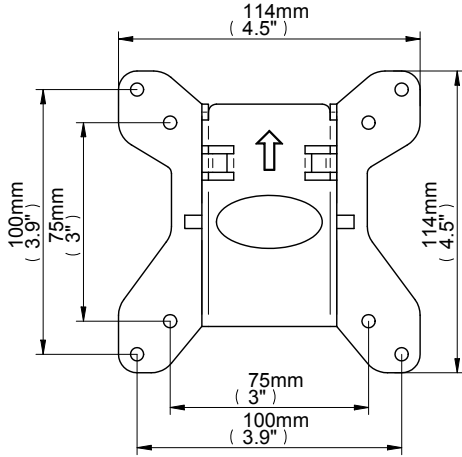

Regency Products - RP-002

Product Dimensions

INTERFACE PLATE

WALL PLATE

These instructions are intended as a guide only and Regency Products accepts no liability for the accuracy of the information contained in this document.