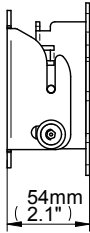

Regency Products - RP-002

Product Dimensions

INTERFACE PLATE

WALL PLATE

These instructions are intended as a guide only and Regency Products accepts no liability for the accuracy of the information contained in this document.