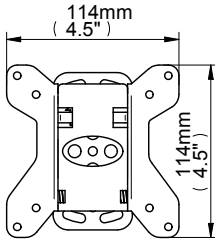

Regency Products - RP-002

Product Dimensions

INTERFACE PLATE

WALL PLATE

These instructions are intended as a guide only and Regency Products accepts no liability for the accuracy of the information contained in this document.