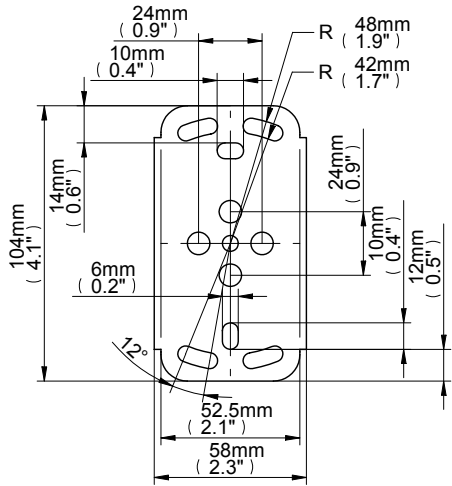

Regency Products - RP-002

Product Dimensions

INTERFACE PLATE

WALL PLATE

These instructions are intended as a guide only and Regency Products accepts no liability for the accuracy of the information contained in this document.