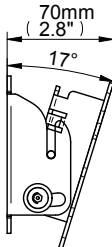

Regency Products - RP-002

Product Dimensions

INTERFACE PLATE

WALL PLATE

These instructions are intended as a guide only and Regency Products accepts no liability for the accuracy of the information contained in this document.