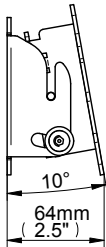

Regency Products - RP-002

Product Dimensions

INTERFACE PLATE

WALL PLATE

These instructions are intended as a guide only and Regency Products accepts no liability for the accuracy of the information contained in this document.